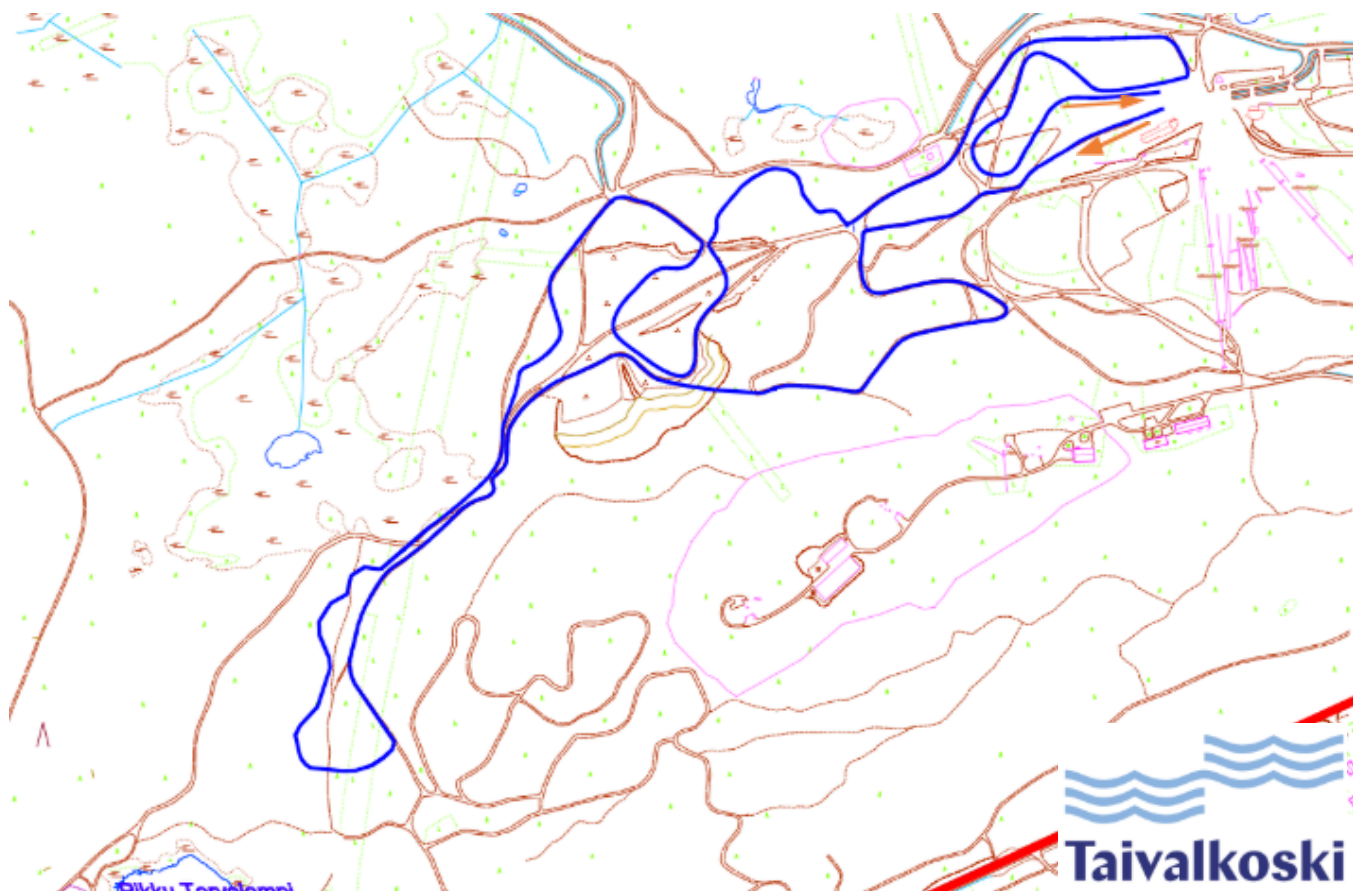

Latukartta 5 km

(7) Homologation inspector:

(8) Name of course:

Taivalkoski 5.0 km

(9) Competition level for course

| | | | | | |
|------------------|--------|-------------------------|------|----------------|------|
| Course length: | 5,032m | Height difference (HD): | 53m | Lowest point: | 210m |
| Course category: | | Maximum climb (MC): | 43m | Highest point: | 263m |
| | | Total climb (TC): | 183m | | |